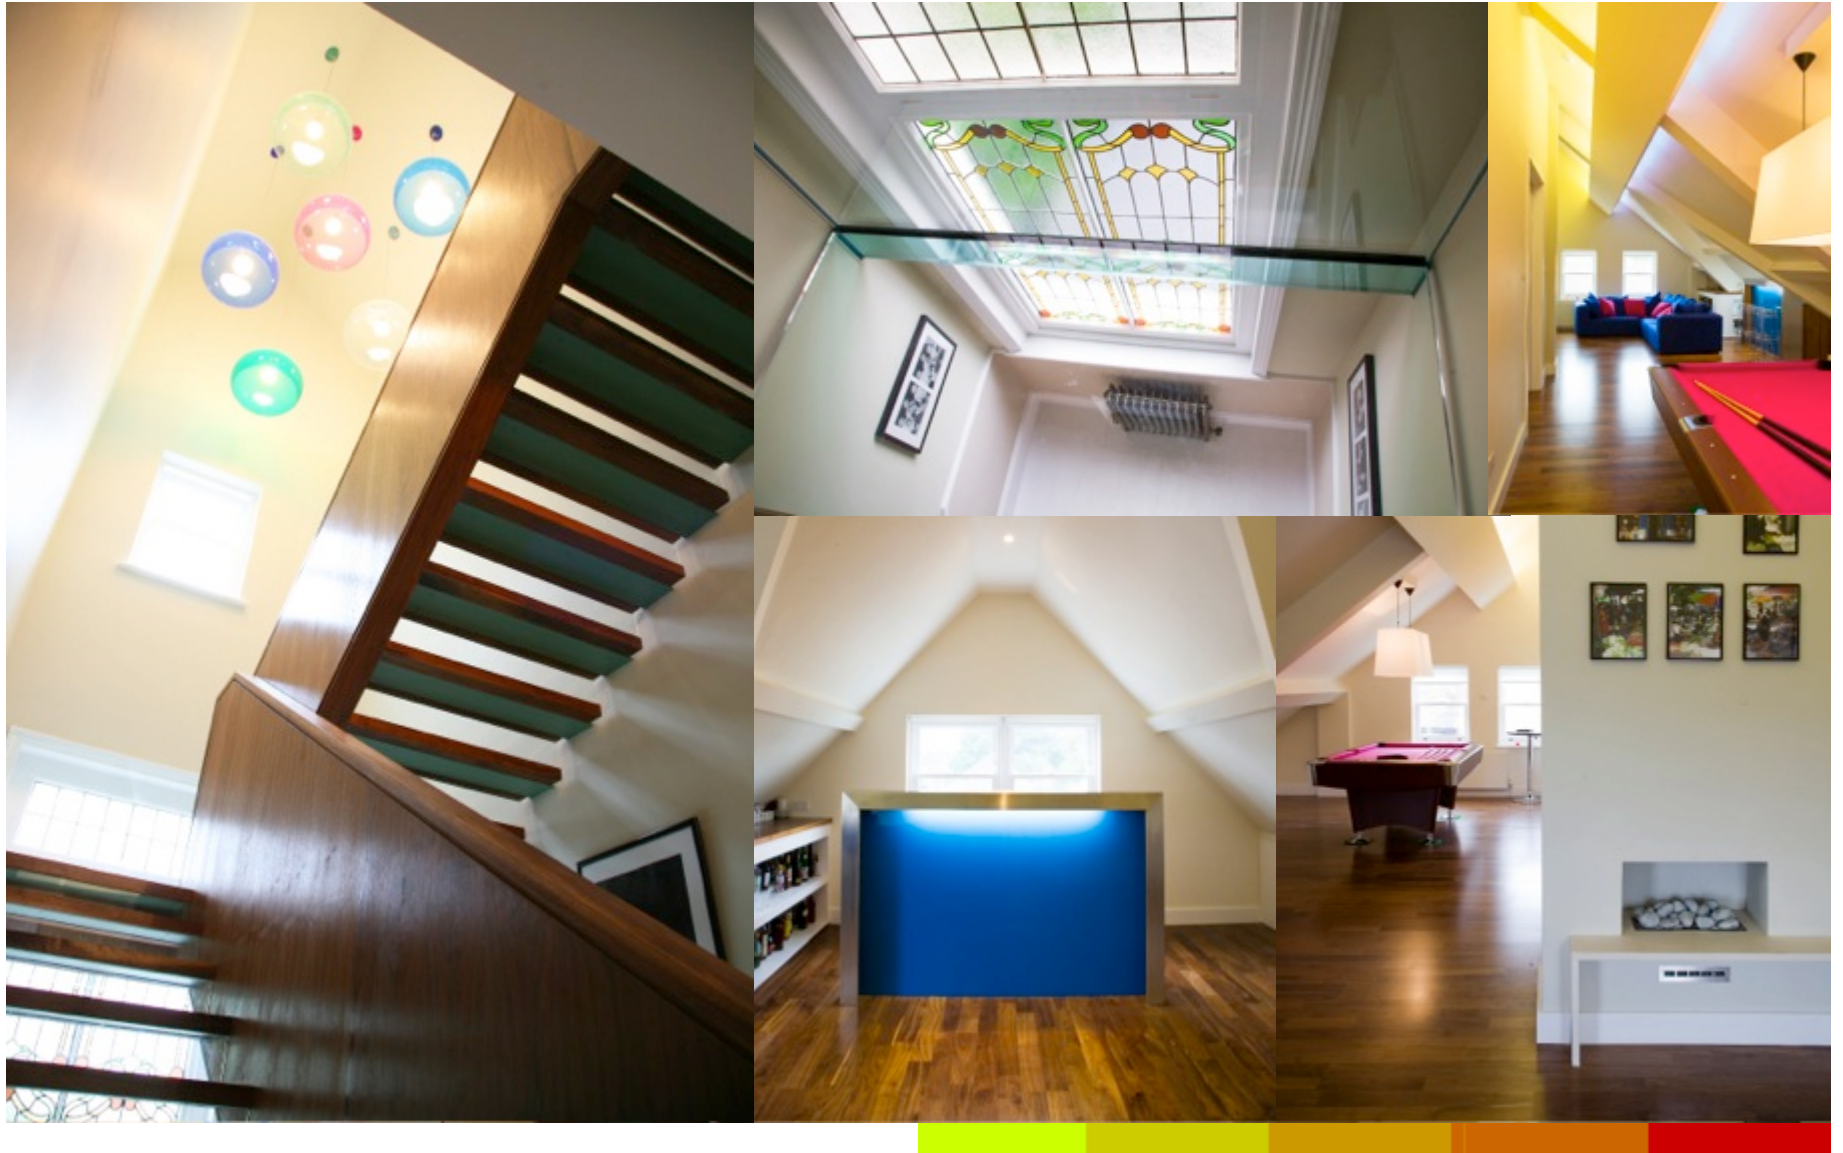

**COURT LANE, DULWICH**

**RUSSELL HUNT ARCHITECTS**  
19 BATCLIFFE DRIVE, FAR HEADINGLEY, LEEDS, LS6 3QB  
T : 07760 254610. E : [RUS@RUSSELLHUNTARCHITECTS.CO.UK](mailto:RUS@RUSSELLHUNTARCHITECTS.CO.UK)